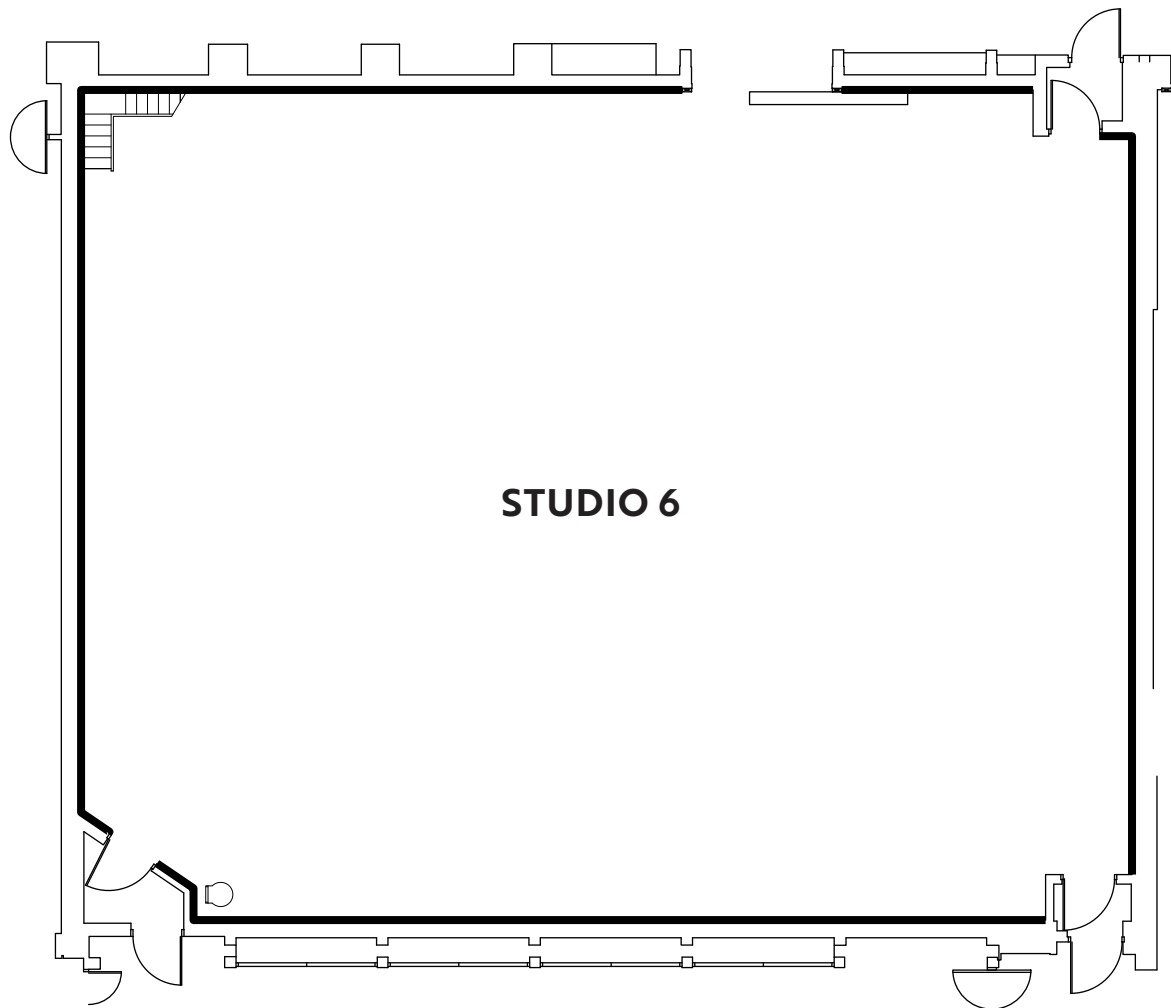

## **Studio 6**

Floor space: 414m<sup>2</sup> / 4,456 sq ft

Capacity: 220 – 440

Dimensions: 18m x 23m