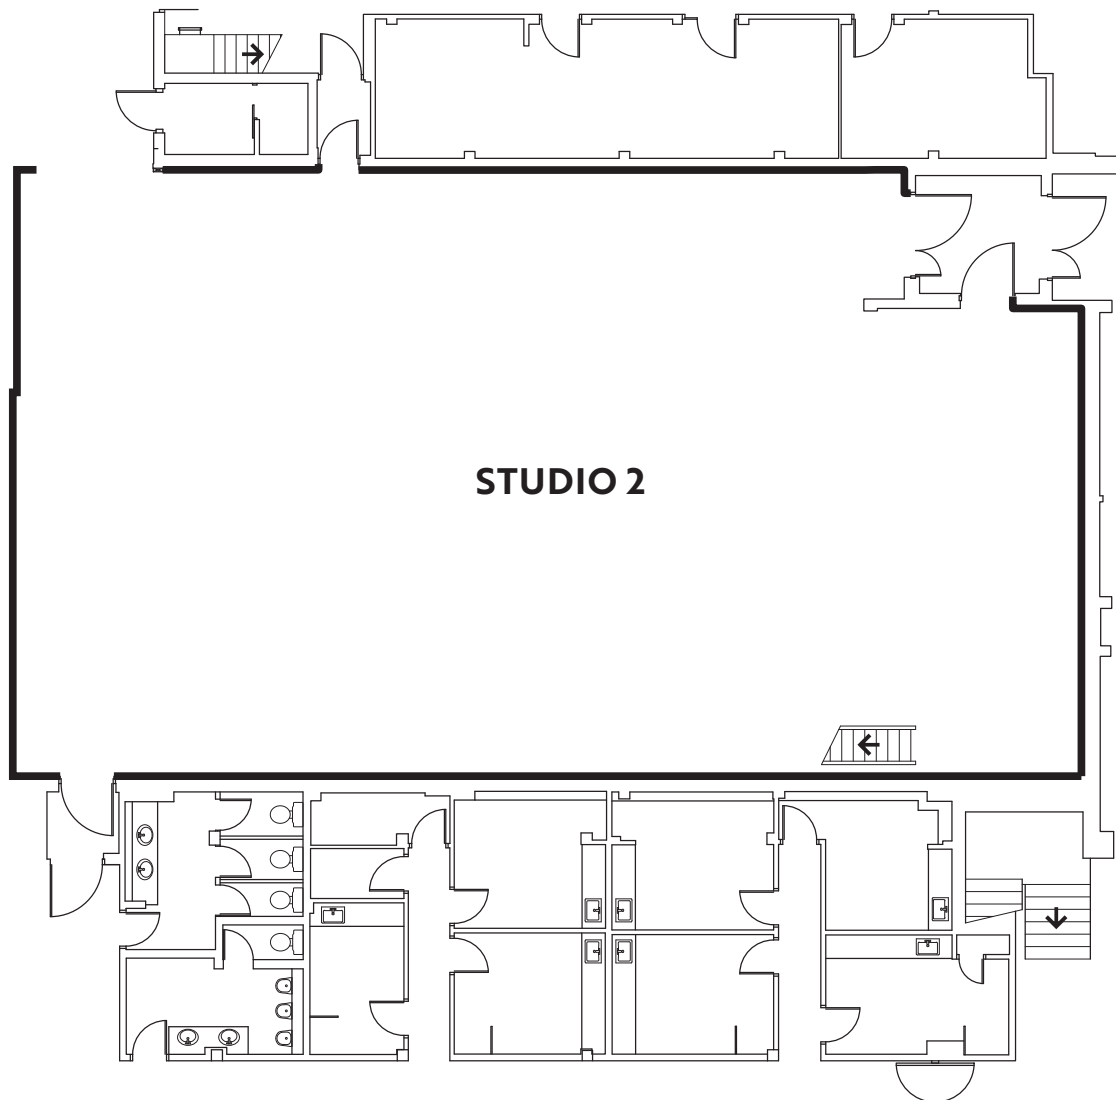

MANCHESTER STUDIOS

SWITCHED ON

Studio 2

Floor space: 299m² / 3,218sq ft

Capacity: 170 – 398

Dimensions: 13m x 23m